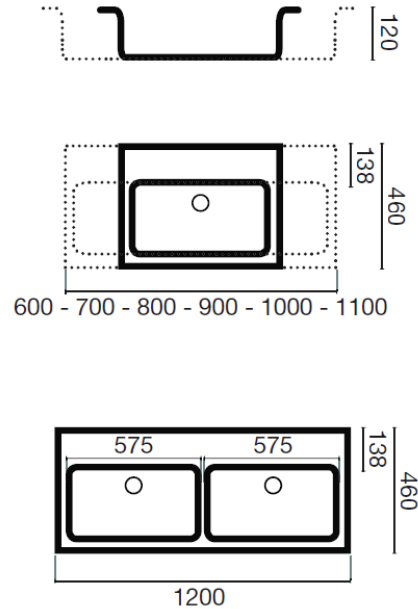

PROJECT BASINS

GRANDE SOFT

MATTE WHITE SOLID SURFACE OR GLOSS WHITE DOMUSTONE

WITH OVERFLOW

INSTALLATION:

WALL HUNG
ABOVE THE COUNTER
VANITY TOP

TAP HOLES AS PREFERENCE

GLOSS WHITE - DOMUSTONE®		
SIZE	CODE	RRP GST inc.
605X460X120	DMBAGRSF-600-GW	$ 920
705X460X120	DMBAGRSF-700-GW	$ 1050
805X460X120	DMBAGRSF-800-GW	$ 1130
905X460X120	DMBAGRSF-900-GW	$ 1205
1005X460X120	DMBAGRSF-1000-GW	$ 1290
1105X460X120	DMBAGRSF-1100-GW	$ 1340
1205X460X120 DOUBLE BOWL	DMBAGRSF-1200-GW	$ 1499

MATTE WHITE - DOMUSTONE PURE®		
SIZE	CODE	RRP GST inc.
605X460X120	DMBAGRSF-600-MW	$ 920
705X460X120	DMBAGRSF-700-MW	$ 1050
805X460X120	DMBAGRSF-800-MW	$ 1130
905X460X120	DMBAGRSF-900-MW	$ 1205
1005X460X120	DMBAGRSF-1000-MW	$ 1290
1105X460X120	DMBAGRSF-1100-MW	$ 1340
1205X460X120 DOUBLE BOWL	DMBAGRSF-1200-MW	$ 1499

ACCESSORIES		
NAME	CODE	RRP GST inc.
MATTE WHITE MUSHROOM WASTE	DLWST32MW	99
GLOSS WHITE MUSHROOM WASTE	DLWST32GW	99
WALL FIXING KIT	DLWKIT	59