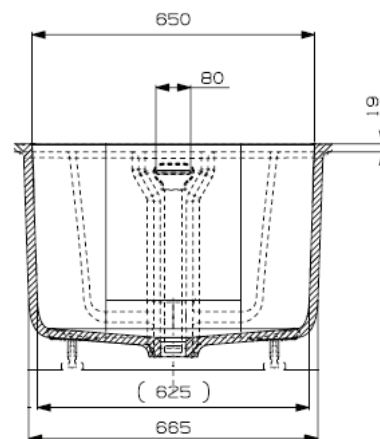

NUMISIA DROP-IN FREESTANDING BATH

FEATURES:

CRISTALPLANT® MATTE WHITE SOLID SURFACE

OVERFLOW

200 KG

322 LT CAPACITY

MATTE WHITE WASTE INCLUDED

MADE IN ITALY

NUMISIA DROP-IN FREESTANDING BATH

DIMESIONS:

- 180 (L) X 80 (P)
- 200 (L) X 100 (P)
- 220 (L) X 110 (P)
- CUSTOM (MIN 180 X 90, MAX 220 X 110)

A

B

C

D

MODEL	CODE	RRP (GST Inc)
(A) DROP IN 180X80	DLBTNUDI1800	\$6900
(B) DROP IN 200x100	DLBTNUDI2000	\$7100
(C) DROP IN 220x110	DLBTNUDI2200	\$7400
(D) DROP IN CUSTOM	DLBTNUDIVUSTOM	\$8000

NUMISA DROP-IN ORDER FORM

<p style="text-align: center;">NUMISA FREESTANDING INSET BATH ***** MISURE STANDARD - STANDARD SIZE</p> <div style="display: flex; justify-content: space-around;"> <div style="text-align: center;">  </div> <div style="text-align: center;">  </div> <div style="text-align: center;">  </div> </div>	<p style="text-align: center;">***** MISURE PERSONALIZZATE CUSTOMIZED SIZE</p> <div style="text-align: center;">  </div> <p style="text-align: center;">L = ----- P = ----- A = ----- X = ----- B = ----- Y = -----</p>	<p style="text-align: center;">COMPLETARE LA SCHEDA CON LE INFORMAZIONI RICHIESTE COMPLETE THE FORM WITH THE INFORMATION REQUIRED</p> <p>CLIENTE/ Client: ----- RIF. CLIENTE/ Client reference: ----- N.COMMESSA/ Production order: -----</p> <div style="text-align: center;">   </div>
