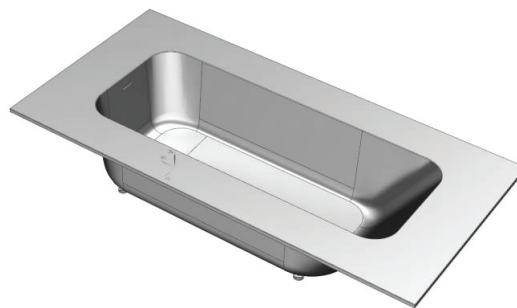

NUMISIA DROP-IN FREESTANDING BATH

FEATURES:

CRISTALPLANT® MATTE WHITE SOLID SURFACE

OVERFLOW

200 KG

322 LT CAPACITY

MATTE WHITE WASTE INCLUDED

MADE IN ITALY

NUMISIA DROP-IN FREESTANDING BATH

DIMESIONS:

- 180 (L) X 80 (P)
- 200 (L) X 100 (P)
- 220 (L) X 110 (P)
- CUSTOM (MIN 180 X 90, MAX 220 X 110)

A

B

C

D

MODEL	CODE	RRP (GST Inc)
(A) DROP IN 180X80	DLBTNUDI1800	\$6900
(B) DROP IN 200x100	DLBTNUDI2000	\$7100
(C) DROP IN 220x110	DLBTNUDI2200	\$7400
(D) DROP IN CUSTOM	DLBTNUDIVUSTOM	\$8000