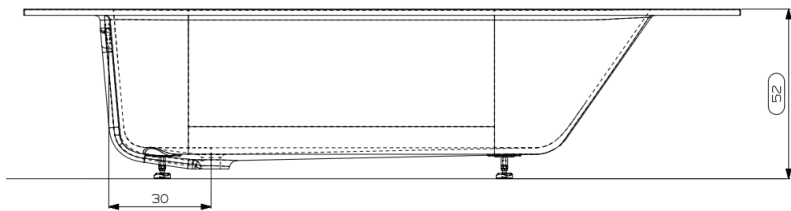

NUMISIA DROP-IN FREESTANDING BATH

FEATURES:

CRISTALPLANT® MATTE WHITE SOLID SURFACE

OVERFLOW

200 KG

322 LT CAPACITY

MATTE WHITE WASTE INCLUDED

MADE IN ITALY

NUMISIA DROP-IN FREESTANDING BATH

DIMESIONS:

- 180 (L) X 80 (P)
- 200 (L) X 100 (P)
- 220 (L) X 110 (P)
- CUSTOM (MIN 180 X 90, MAX 220 X 110)

A

B

C

D

MODEL	CODE	RRP (GST Inc)
(A) DROP IN 180X80	DLBTNUDI1800	\$6900
(B) DROP IN 200x100	DLBTNUDI2000	\$7100
(C) DROP IN 220x110	DLBTNUDI2200	\$7400
(D) DROP IN CUSTOM	DLBTNUDIVUSTOM	\$8000

NUMISA DROP-IN ORDER FORM

<p style="text-align: center;">NUMISA FREESTANDING INSET BATH ***** MISURE STANDARD - STANDARD SIZE</p> <div style="display: flex; justify-content: space-around;"> <div style="text-align: center;">  </div> <div style="text-align: center;">  </div> <div style="text-align: center;">  </div> </div>	<p style="text-align: center;">***** MISURE PERSONALIZZATE CUSTOMIZED SIZE</p> <div style="text-align: center;">  </div> <p style="text-align: center;">L = ----- P = ----- A = ----- X = ----- B = ----- Y = -----</p>	<p style="text-align: center;">COMPLETARE LA SCHEDA CON LE INFORMAZIONI RICHIESTE COMPLETE THE FORM WITH THE INFORMATION REQUIRED</p> <p>CLIENTE/ Client: ----- RIF. CLIENTE/ Client reference: ----- N.COMMESSA/ Production order: -----</p> <div style="text-align: center;">   </div>
