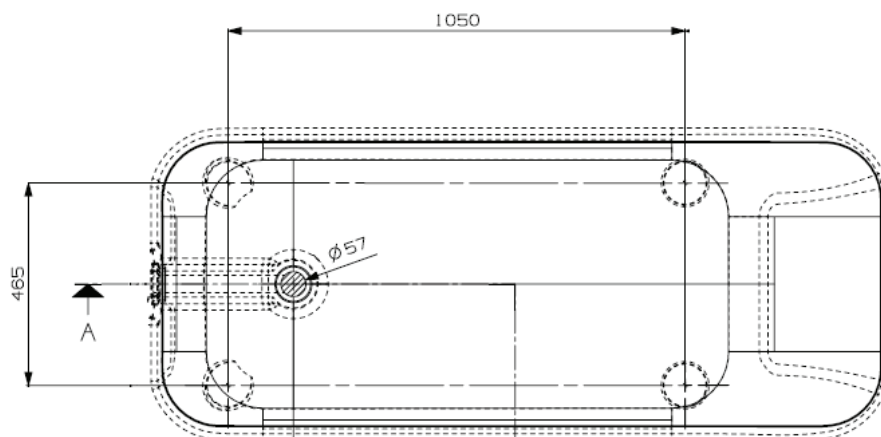

NUMISIA DROP-IN FREESTANDING BATH

FEATURES:

CRISTALPLANT® MATTE WHITE SOLID SURFACE

OVERFLOW

200 KG

322 LT CAPACITY

MATTE WHITE WASTE INCLUDED

MADE IN ITALY

NUMISIA DROP-IN FREESTANDING BATH

DIMESIONS:

- 180 (L) X 80 (P)
- 200 (L) X 100 (P)
- 220 (L) X 110 (P)
- CUSTOM (MIN 180 X 90, MAX 220 X 110)

A

B

C

D

MODEL	CODE	RRP (GST Inc)
(A) DROP IN 180X80	DLBTNUDI1800	\$6900
(B) DROP IN 200x100	DLBTNUDI2000	\$7100
(C) DROP IN 220x110	DLBTNUDI2200	\$7400
(D) DROP IN CUSTOM	DLBTNUDIVUSTOM	\$8000

NUMISA DROP-IN ORDER FORM

<p style="text-align: center;">NUMISA FREESTANDING INSET BATH ***** MISURE STANDARD - STANDARD SIZE</p> <div style="display: flex; justify-content: space-around;"> <div style="text-align: center;">  </div> <div style="text-align: center;">  </div> <div style="text-align: center;">  </div> </div>	<p style="text-align: center;">***** MISURE PERSONALIZZATE CUSTOMIZED SIZE</p> <div style="text-align: center;">  </div> <p style="text-align: center;">L = ----- P = ----- A = ----- X = ----- B = ----- Y = -----</p>	<p style="text-align: center;">COMPLETARE LA SCHEDA CON LE INFORMAZIONI RICHIESTE COMPLETE THE FORM WITH THE INFORMATION REQUIRED</p> <p>CLIENTE/ Client: ----- RIF. CLIENTE/ Client reference: ----- N.COMMESSA/ Production order: -----</p> <div style="text-align: center;">   </div>
