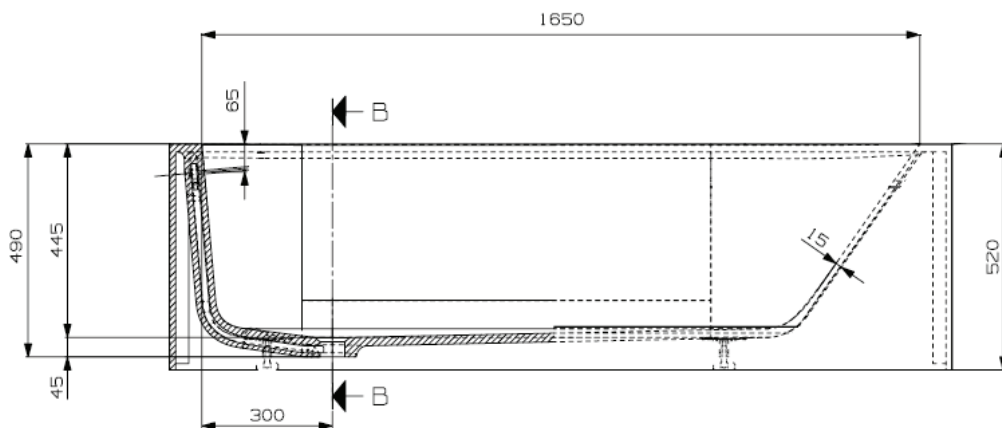

NUMISIA DROP-IN FREESTANDING BATH

FEATURES:

CRISTALPLANT® MATTE WHITE SOLID SURFACE

OVERFLOW

200 KG

322 LT CAPACITY

MATTE WHITE WASTE INCLUDED

MADE IN ITALY

NUMISIA DROP-IN FREESTANDING BATH

DIMESIONS:

- 180 (L) X 80 (P)
- 200 (L) X 100 (P)
- 220 (L) X 110 (P)
- CUSTOM (MIN 180 X 90, MAX 220 X 110)

A

B

C

D

MODEL	CODE	RRP (GST Inc)
(A) DROP IN 180X80	DLBTNUDI1800	\$6900
(B) DROP IN 200x100	DLBTNUDI2000	\$7100
(C) DROP IN 220x110	DLBTNUDI2200	\$7400
(D) DROP IN CUSTOM	DLBTNUDIVUSTOM	\$8000

NUMISA DROP-IN ORDER FORM

<p style="text-align: center;">NUMISA FREESTANDING INSET BATH ***** MISURE STANDARD - STANDARD SIZE</p> <div style="display: flex; justify-content: space-around;"> <div style="text-align: center;">  </div> <div style="text-align: center;">  </div> <div style="text-align: center;">  </div> </div>	<p style="text-align: center;">***** MISURE PERSONALIZZATE CUSTOMIZED SIZE</p> <div style="text-align: center;">  </div> <p style="text-align: center;">L = ----- P = ----- A = ----- X = ----- B = ----- Y = -----</p>	<p style="text-align: center;">COMPLETARE LA SCHEDA CON LE INFORMAZIONI RICHIESTE COMPLETE THE FORM WITH THE INFORMATION REQUIRED</p> <p>CLIENTE/ Client: ----- RIF. CLIENTE/ Client reference: ----- N.COMMESSA/ Production order: -----</p> <div style="text-align: center;">   </div>
