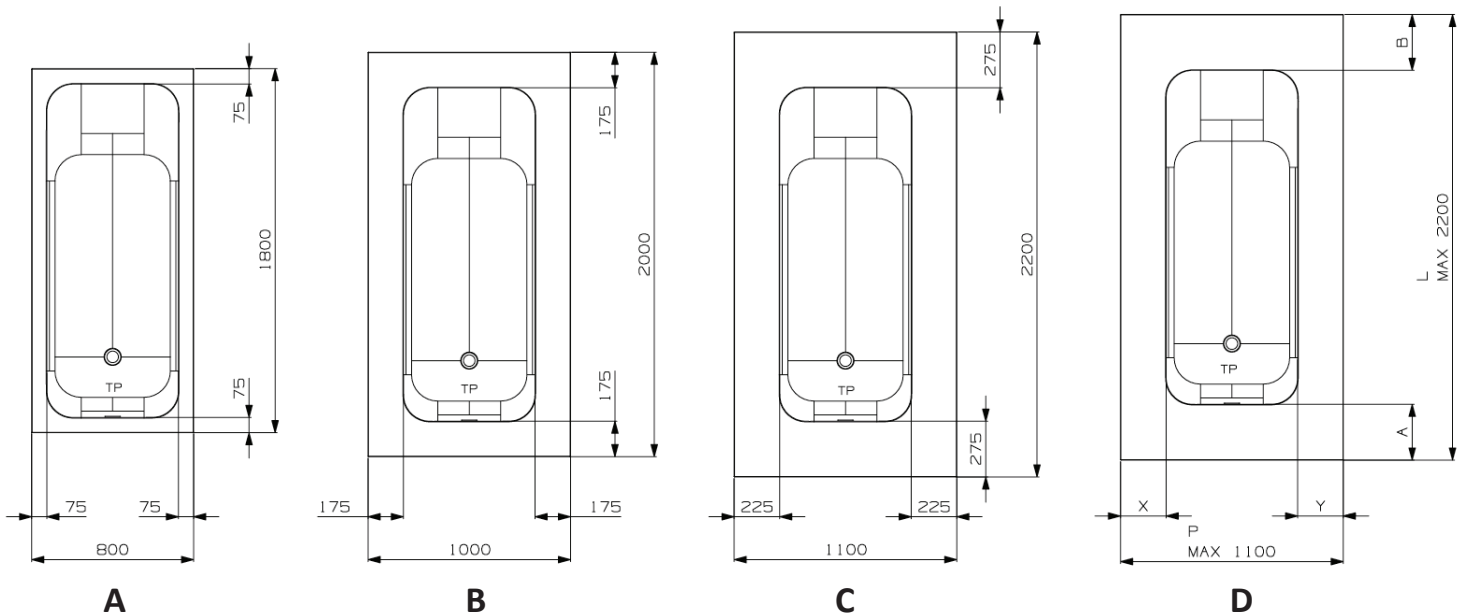

NUMISIA BACK TO WALL FREESTANDING

DIMESIONS:

- 180 (L) X 80 (P)
- 200 (L) X 100 (P)
- 220 (L) X 110 (P)
- CUSTOM (MIN 180 X 90, MAX 220 X 110)

MODEL - LEFT HEAD	CODE	PRICE
(A) BACK TO WALL 180X90	DLBTNUBW1800L	\$8000
(B) BACK TO WALL 200x100	DLBTNUBW2000L	\$8200
(C) BACK TO WALL 220x110	DLBTNUBW2200L	\$8500
(D) BACK TO WALL CUSTOM	DLBTNUBW-CUSTOM	\$9200

MODEL - RIGHT HEAD	CODE	PRICE
(A) BACK TO WALL 180X90	DLBTNUBW1800R	\$8000
(B) BACK TO WALL 200x100	DLBTNUBW2000R	\$8200
(C) BACK TO WALL 220x110	DLBTNUBW2200R	\$8500
(D) BACK TO WALL CUSTOM	DLBTNUBW-CUSTOMR	\$9200