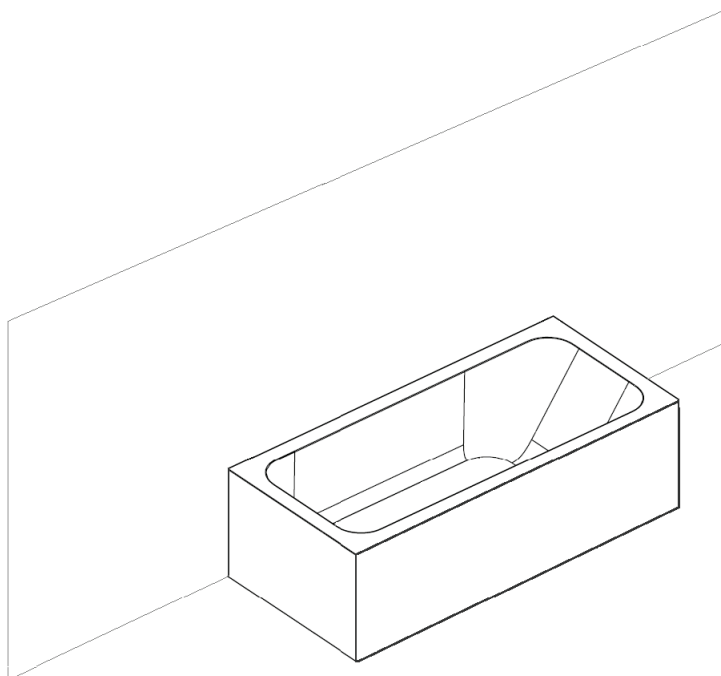

NUMISIA BACK TO WALL FREESTANDING BATH

FEATURES:

CRISTALPLANT® MATTE WHITE SOLID SURFACE

OVERFLOW

200-240 KG

322 LT CAPACITY

MATTE WHITE WASTE INCLUDED

MADE IN ITALY

NUMISIA BACK TO WALL FREESTANDING

DIMESIONS:

- 180 (L) X 80 (P)
- 200 (L) X 100 (P)
- 220 (L) X 110 (P)
- CUSTOM (MIN 180 X 90, MAX 220 X 110)

MODEL - LEFT HEAD	CODE	PRICE
(A) BACK TO WALL 180X90	DLBTNUBW1800L	\$8000
(B) BACK TO WALL 200x100	DLBTNUBW2000L	\$8200
(C) BACK TO WALL 220x110	DLBTNUBW2200L	\$8500
(D) BACK TO WALL CUSTOM	DLBTNUBW-CUSTOM	\$9200

MODEL - RIGHT HEAD	CODE	PRICE
(A) BACK TO WALL 180X90	DLBTNUBW1800R	\$8000
(B) BACK TO WALL 200x100	DLBTNUBW2000R	\$8200
(C) BACK TO WALL 220x110	DLBTNUBW2200R	\$8500
(D) BACK TO WALL CUSTOM	DLBTNUBW-CUSTOMR	\$9200