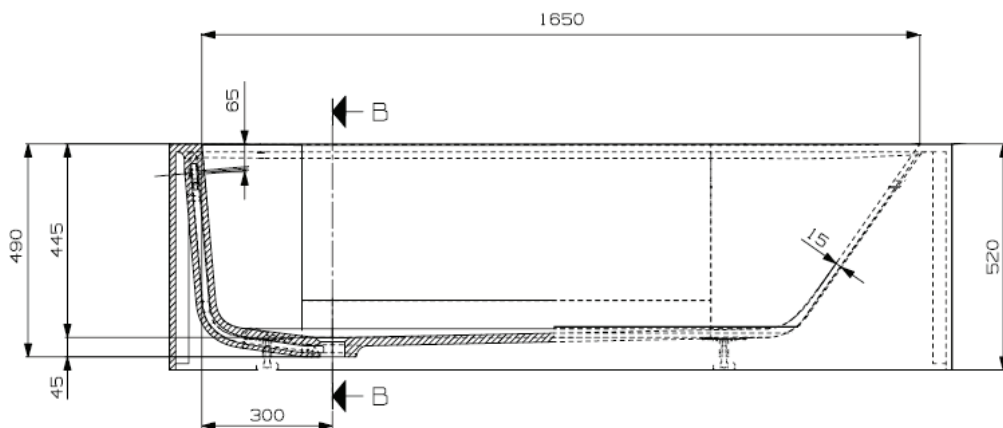

NUMISIA BACK TO WALL FREESTANDING BATH

FEATURES:

CRISTALPLANT® MATTE WHITE SOLID SURFACE

OVERFLOW

200-240 KG

322 LT CAPACITY

MATTE WHITE WASTE INCLUDED

MADE IN ITALY

NUMISIA BACK TO WALL FREESTANDING

DIMESIONS:

- 180 (L) X 80 (P)
- 200 (L) X 100 (P)
- 220 (L) X 110 (P)
- CUSTOM (MIN 180 X 90, MAX 220 X 110)

MODEL - LEFT HEAD	CODE	PRICE
(A) BACK TO WALL 180X90	DLBTNUBW1800L	\$8000
(B) BACK TO WALL 200x100	DLBTNUBW2000L	\$8200
(C) BACK TO WALL 220x110	DLBTNUBW2200L	\$8500
(D) BACK TO WALL CUSTOM	DLBTNUBW-CUSTOM	\$9200

MODEL - RIGHT HEAD	CODE	PRICE
(A) BACK TO WALL 180X90	DLBTNUBW1800R	\$8000
(B) BACK TO WALL 200x100	DLBTNUBW2000R	\$8200
(C) BACK TO WALL 220x110	DLBTNUBW2200R	\$8500
(D) BACK TO WALL CUSTOM	DLBTNUBW-CUSTOMR	\$9200

NUMISA BACK TO WALL ORDER FORM

<p style="text-align: center;">NUMISA BACK TO WALL BATH 3 SIDES PANELS BATHTUB ***** MISURE STANDARD - STANDARD SIZE</p> 	<p style="text-align: center;">NUMISA BACK TO WALL BATH 3 SIDES PANELS BATHTUB ***** MISURE PERSONALIZZATE CUSTOMIZED SIZE</p>  <p style="text-align: right;">L = ----- P = ----- A = ----- X = ----- B = ----- Y = -----</p>	<p style="text-align: center;">DOMUS LIVING</p>
<p>COMPLETARE LA SCHEDA CON LE INFORMAZIONI RICHIESTE COMPLETE THE FORM WITH THE INFORMATION REQUIRED</p> <p>CLIENTE/----- Client/-----</p> <p>RIF. CLIENTE/----- Client reference/-----</p> <p>N.C</p>		
 <p style="text-align: center;">SINISTRA - LEFT DESTRA - RIGHT VISTA RETRO - BACK SIDE</p>		