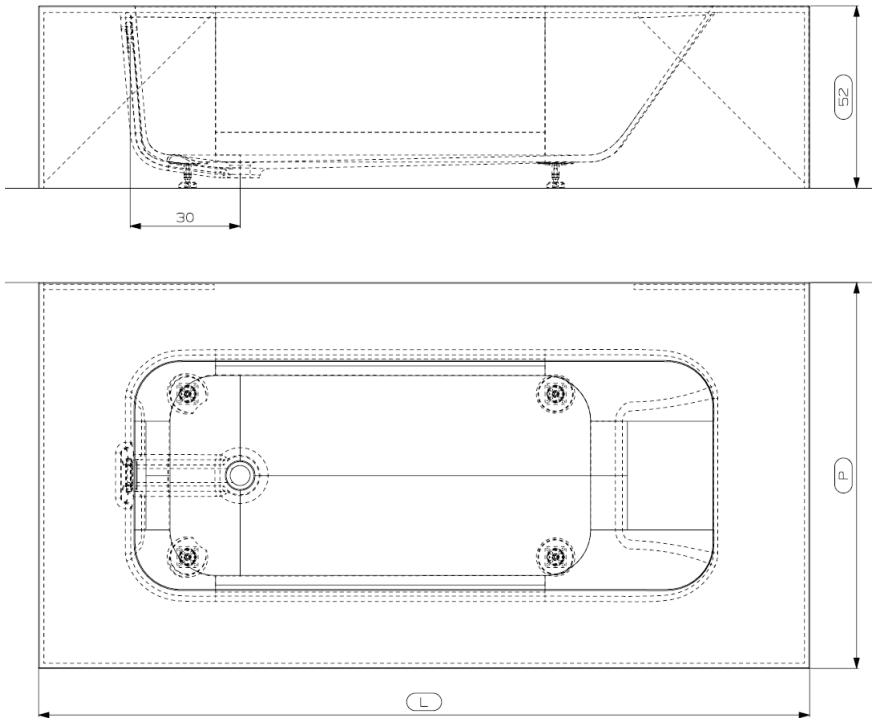

NUMISIA BACK TO WALL FREESTANDING BATH

FEATURES:

CRISTALPLANT® MATTE WHITE SOLID SURFACE

OVERFLOW

200-240 KG

322 LT CAPACITY

MATTE WHITE WASTE INCLUDED

MADE IN ITALY

NUMISIA BACK TO WALL FREESTANDING

DIMESIONS:

- 180 (L) X 80 (P)
- 200 (L) X 100 (P)
- 220 (L) X 110 (P)
- CUSTOM (MIN 180 X 90, MAX 220 X 110)

MODEL - LEFT HEAD	CODE	PRICE
(A) BACK TO WALL 180X90	DLBTNUBW1800L	\$8000
(B) BACK TO WALL 200x100	DLBTNUBW2000L	\$8200
(C) BACK TO WALL 220x110	DLBTNUBW2200L	\$8500
(D) BACK TO WALL CUSTOM	DLBTNUBW-CUSTOM	\$9200

MODEL - RIGHT HEAD	CODE	PRICE
(A) BACK TO WALL 180X90	DLBTNUBW1800R	\$8000
(B) BACK TO WALL 200x100	DLBTNUBW2000R	\$8200
(C) BACK TO WALL 220x110	DLBTNUBW2200R	\$8500
(D) BACK TO WALL CUSTOM	DLBTNUBW-CUSTOMR	\$9200

NUMISA BACK TO WALL ORDER FORM

<p style="text-align: center;">NUMISA BACK TO WALL BATH 3 SIDES PANELS BATHTUB ***** MISURE STANDARD - STANDARD SIZE</p> 	<p style="text-align: center;">NUMISA BACK TO WALL BATH 3 SIDES PANELS BATHTUB ***** MISURE PERSONALIZZATE CUSTOMIZED SIZE</p>  <p style="text-align: right;">L = ----- P = ----- A = ----- X = ----- B = ----- Y = -----</p>	<p style="text-align: center;">DOMUS LIVING</p>
<p>COMPLETARE LA SCHEDA CON LE INFORMAZIONI RICHIESTE COMPLETE THE FORM WITH THE INFORMATION REQUIRED</p> <p>CLIENTE/----- Client/-----</p> <p>RIF. CLIENTE/----- Client reference/-----</p> <p>N.C</p>		
 <p style="text-align: center;">SINISTRA - LEFT DESTRA - RIGHT VISTA RETRO - BACK SIDE</p>		