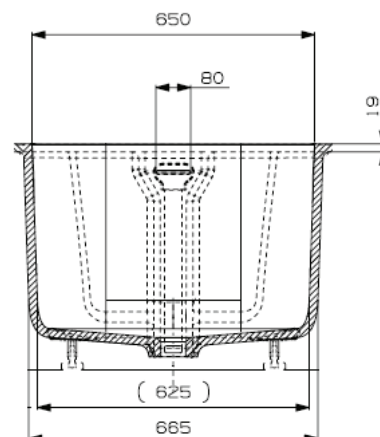

NUMISIA BACK TO WALL FREESTANDING

DIMESIONS:

- 180 (L) X 80 (P)
- 200 (L) X 100 (P)
- 220 (L) X 110 (P)
- CUSTOM (MIN 180 X 90, MAX 220 X 110)

MODEL - LEFT HEAD	CODE	PRICE
(A) BACK TO WALL 180X90	DLBTNUBW1800L	\$8000
(B) BACK TO WALL 200x100	DLBTNUBW2000L	\$8200
(C) BACK TO WALL 220x110	DLBTNUBW2200L	\$8500
(D) BACK TO WALL CUSTOM	DLBTNUBW-CUSTOM	\$9200

MODEL - RIGHT HEAD	CODE	PRICE
(A) BACK TO WALL 180X90	DLBTNUBW1800R	\$8000
(B) BACK TO WALL 200x100	DLBTNUBW2000R	\$8200
(C) BACK TO WALL 220x110	DLBTNUBW2200R	\$8500
(D) BACK TO WALL CUSTOM	DLBTNUBW-CUSTOMR	\$9200

NUMISA BACK TO WALL ORDER FORM

<p style="text-align: center;">NUMISA BACK TO WALL BATH 3 SIDES PANELS BATHTUB ***** MISURE STANDARD - STANDARD SIZE</p> 	<p style="text-align: center;">NUMISA BACK TO WALL BATH 3 SIDES PANELS BATHTUB ***** MISURE PERSONALIZZATE CUSTOMIZED SIZE</p>  <p style="text-align: right;">L = ----- P = ----- A = ----- X = ----- B = ----- Y = -----</p>	<p style="text-align: center;">DOMUS LIVING</p>
<p>COMPLETARE LA SCHEDA CON LE INFORMAZIONI RICHIESTE COMPLETE THE FORM WITH THE INFORMATION REQUIRED</p> <p>CLIENTE/----- Client/-----</p> <p>RIF. CLIENTE/----- Client reference/-----</p> <p>N.C</p>		
 <p style="text-align: center;">SINISTRA - LEFT DESTRA - RIGHT VISTA RETRO - BACK SIDE</p>		