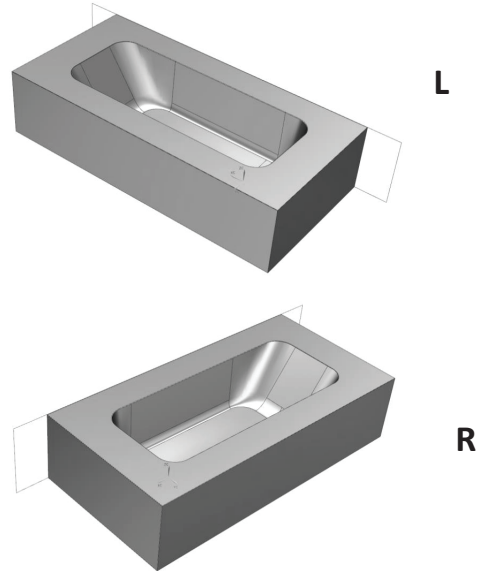

NUMISIA BACK TO WALL FREESTANDING BATH

FEATURES:

CRISTALPLANT® MATTE WHITE SOLID SURFACE

OVERFLOW

200-240 KG

322 LT CAPACITY

MATTE WHITE WASTE INCLUDED

MADE IN ITALY

NUMISIA BACK TO WALL FREESTANDING

DIMESIONS:

- 180 (L) X 80 (P)
- 200 (L) X 100 (P)
- 220 (L) X 110 (P)
- CUSTOM (MIN 180 X 90, MAX 220 X 110)

MODEL - LEFT HEAD	CODE	PRICE
(A) BACK TO WALL 180X90	DLBTNUBW1800L	\$8000
(B) BACK TO WALL 200x100	DLBTNUBW2000L	\$8200
(C) BACK TO WALL 220x110	DLBTNUBW2200L	\$8500
(D) BACK TO WALL CUSTOM	DLBTNUBW-CUSTOM	\$9200

MODEL - RIGHT HEAD	CODE	PRICE
(A) BACK TO WALL 180X90	DLBTNUBW1800R	\$8000
(B) BACK TO WALL 200x100	DLBTNUBW2000R	\$8200
(C) BACK TO WALL 220x110	DLBTNUBW2200R	\$8500
(D) BACK TO WALL CUSTOM	DLBTNUBW-CUSTOMR	\$9200

NUMISA BACK TO WALL ORDER FORM

<p style="text-align: center;">NUMISA BACK TO WALL BATH 3 SIDES PANELS BATHTUB ***** MISURE STANDARD - STANDARD SIZE</p> 	<p style="text-align: center;">NUMISA BACK TO WALL BATH 3 SIDES PANELS BATHTUB ***** MISURE PERSONALIZZATE CUSTOMIZED SIZE</p>  <p style="text-align: right;">L = ----- P = ----- A = ----- X = ----- B = ----- Y = -----</p>	<p style="text-align: center;">DOMUS LIVING</p>
<p>COMPLETARE LA SCHEDA CON LE INFORMAZIONI RICHIESTE COMPLETE THE FORM WITH THE INFORMATION REQUIRED</p> <p>CLIENTE/----- Client/-----</p> <p>RIF. CLIENTE/----- Client reference/-----</p> <p>N.C</p>		
 <p style="text-align: center;">SINISTRA - LEFT DESTRA - RIGHT VISTA RETRO - BACK SIDE</p>		