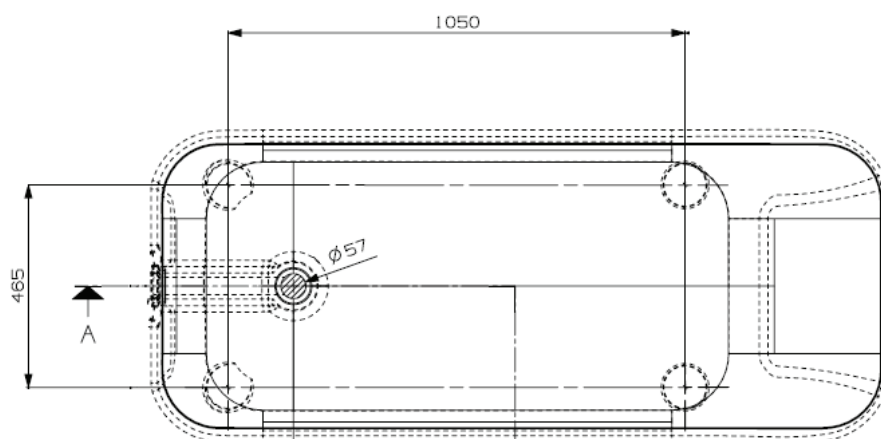

NUMISIA BACK TO WALL FREESTANDING BATH

FEATURES:

CRISTALPLANT® MATTE WHITE SOLID SURFACE

OVERFLOW

200-240 KG

322 LT CAPACITY

MATTE WHITE WASTE INCLUDED

MADE IN ITALY

NUMISIA BACK TO WALL FREESTANDING

DIMESIONS:

- 180 (L) X 80 (P)
- 200 (L) X 100 (P)
- 220 (L) X 110 (P)
- CUSTOM (MIN 180 X 90, MAX 220 X 110)

MODEL - LEFT HEAD	CODE	PRICE
(A) BACK TO WALL 180X90	DLBTNUBW1800L	\$8000
(B) BACK TO WALL 200x100	DLBTNUBW2000L	\$8200
(C) BACK TO WALL 220x110	DLBTNUBW2200L	\$8500
(D) BACK TO WALL CUSTOM	DLBTNUBW-CUSTOM	\$9200

MODEL - RIGHT HEAD	CODE	PRICE
(A) BACK TO WALL 180X90	DLBTNUBW1800R	\$8000
(B) BACK TO WALL 200x100	DLBTNUBW2000R	\$8200
(C) BACK TO WALL 220x110	DLBTNUBW2200R	\$8500
(D) BACK TO WALL CUSTOM	DLBTNUBW-CUSTOMR	\$9200

NUMISA BACK TO WALL ORDER FORM

<p style="text-align: center;">NUMISA BACK TO WALL BATH 3 SIDES PANELS BATHTUB ***** MISURE STANDARD - STANDARD SIZE</p> 	<p style="text-align: center;">NUMISA BACK TO WALL BATH 3 SIDES PANELS BATHTUB ***** MISURE PERSONALIZZATE CUSTOMIZED SIZE</p>  <p style="text-align: right;">L = ----- P = ----- A = ----- X = ----- B = ----- Y = -----</p>	<p style="text-align: center;">DOMUS LIVING</p>
<p>COMPLETARE LA SCHEDA CON LE INFORMAZIONI RICHIESTE COMPLETE THE FORM WITH THE INFORMATION REQUIRED</p> <p>CLIENTE/----- Client/-----</p> <p>RIF. CLIENTE/----- Client reference/-----</p> <p>N.C</p>		
 <p style="text-align: center;">SINISTRA - LEFT DESTRA - RIGHT VISTA RETRO - BACK SIDE</p>		